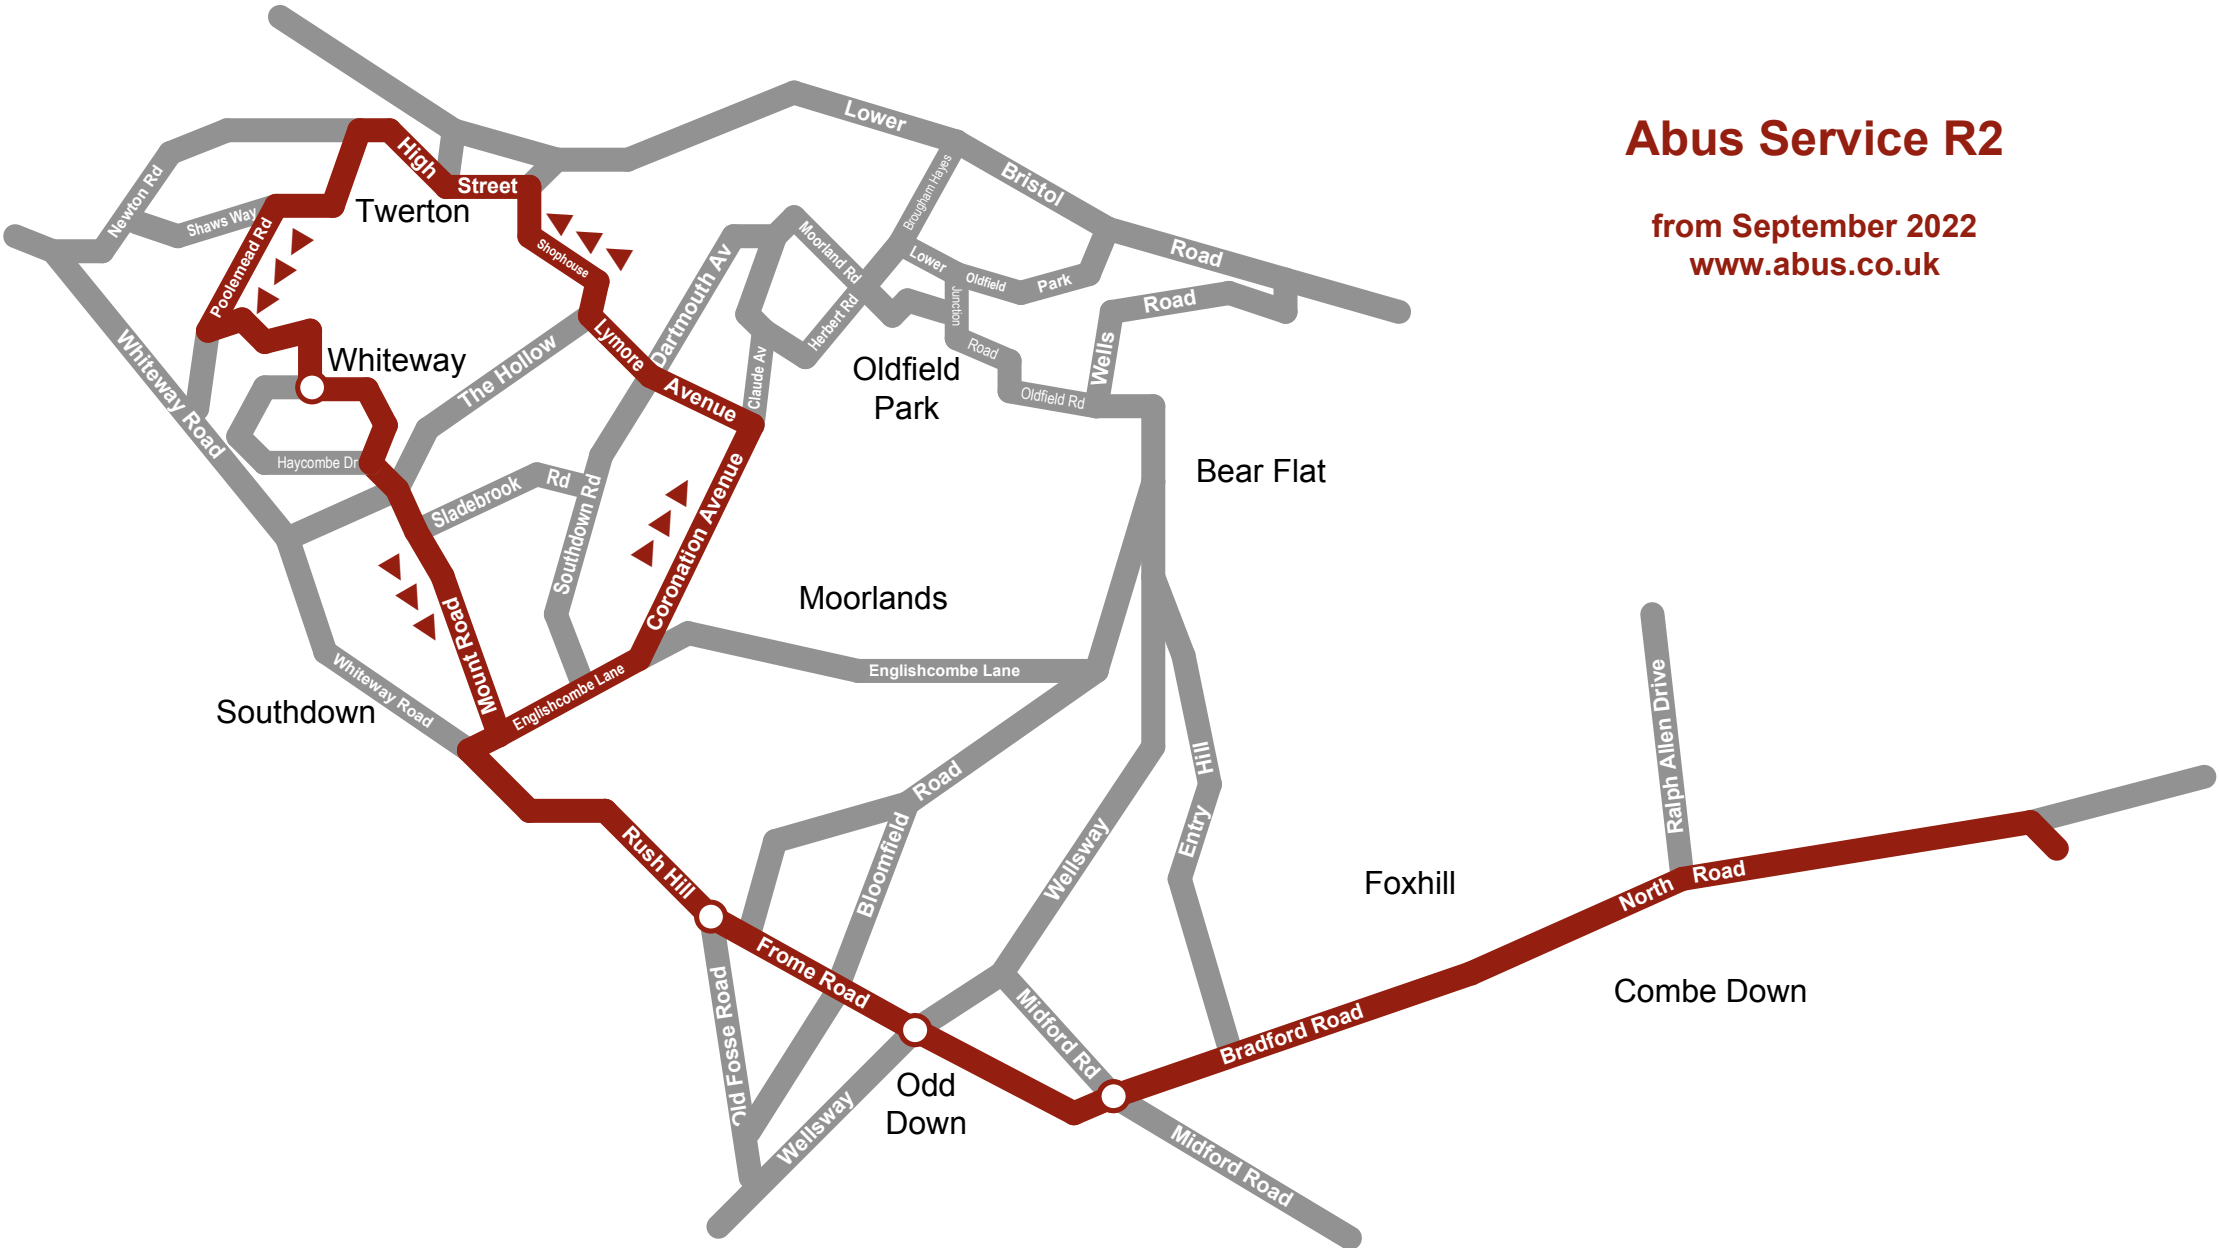

Abus Service R2

from September 2022
www.abus.co.uk

Abus Service R3

from September 2022
www.abus.co.uk

Changes to service R3

Route R3 is extended to start from Weston village, via Combe Park, Windsor Bridge and Brougham Hayes to Oldfield Park.

Route R3 is changed between Bear Flat and the Glasshouse to run via Bloomfield Road, Englishcombe Lane, Rush Hill and Frome Road in both directions.

Use service R2 for Lymore Avenue, Twerton, Whiteway and Southdown.